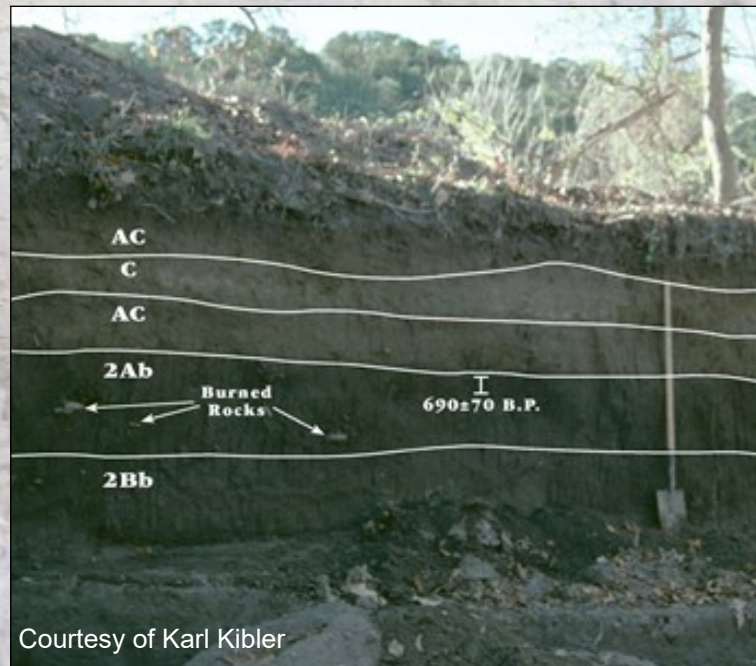

Courtesy of Karl Kibler

To Register, visit: <https://www.txarch.org/Academies>

Scholarship Opportunities: <https://www.txarch.org/TAS-Scholarships-Overview>

Registration Fee: $250 plus TAS membership. CPE credits available.